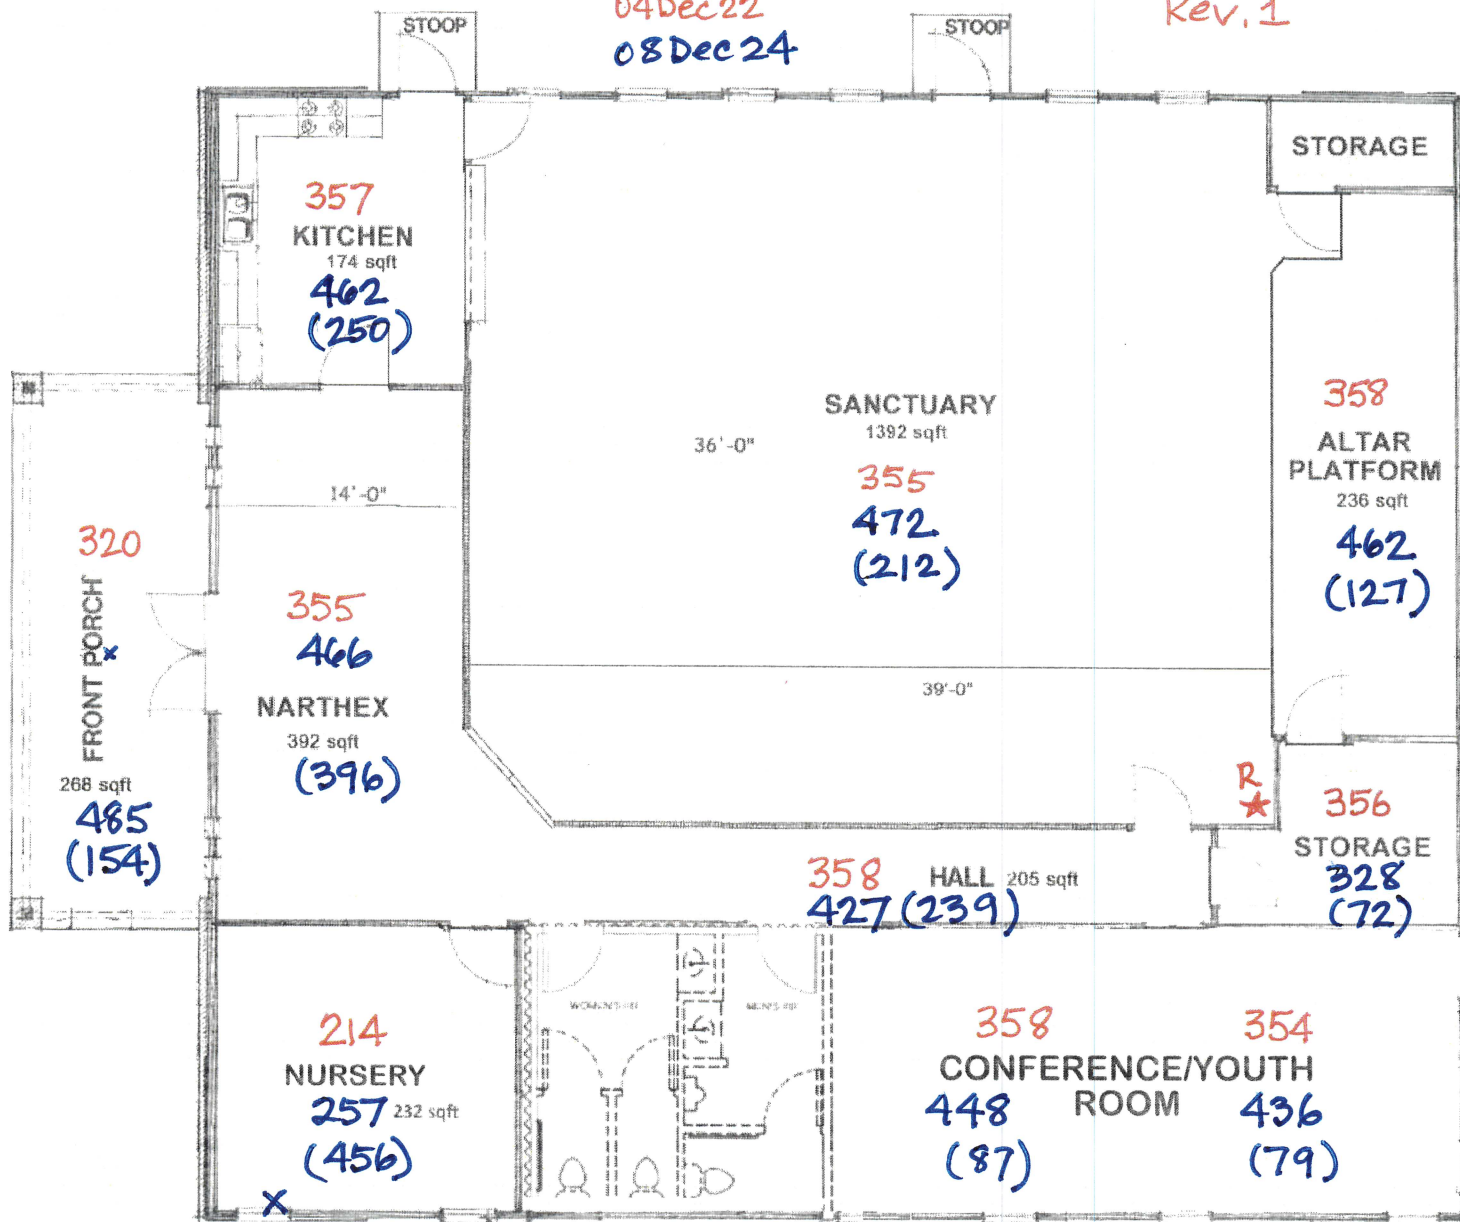

Wi-Fi Signal Survey - Sanctuary Bldg.

04 Dec 22

08 Dec 24

Rev. 1

24

91.5

WAP (CPFUMC-2) X

R = CPFUMC-3 WAP location