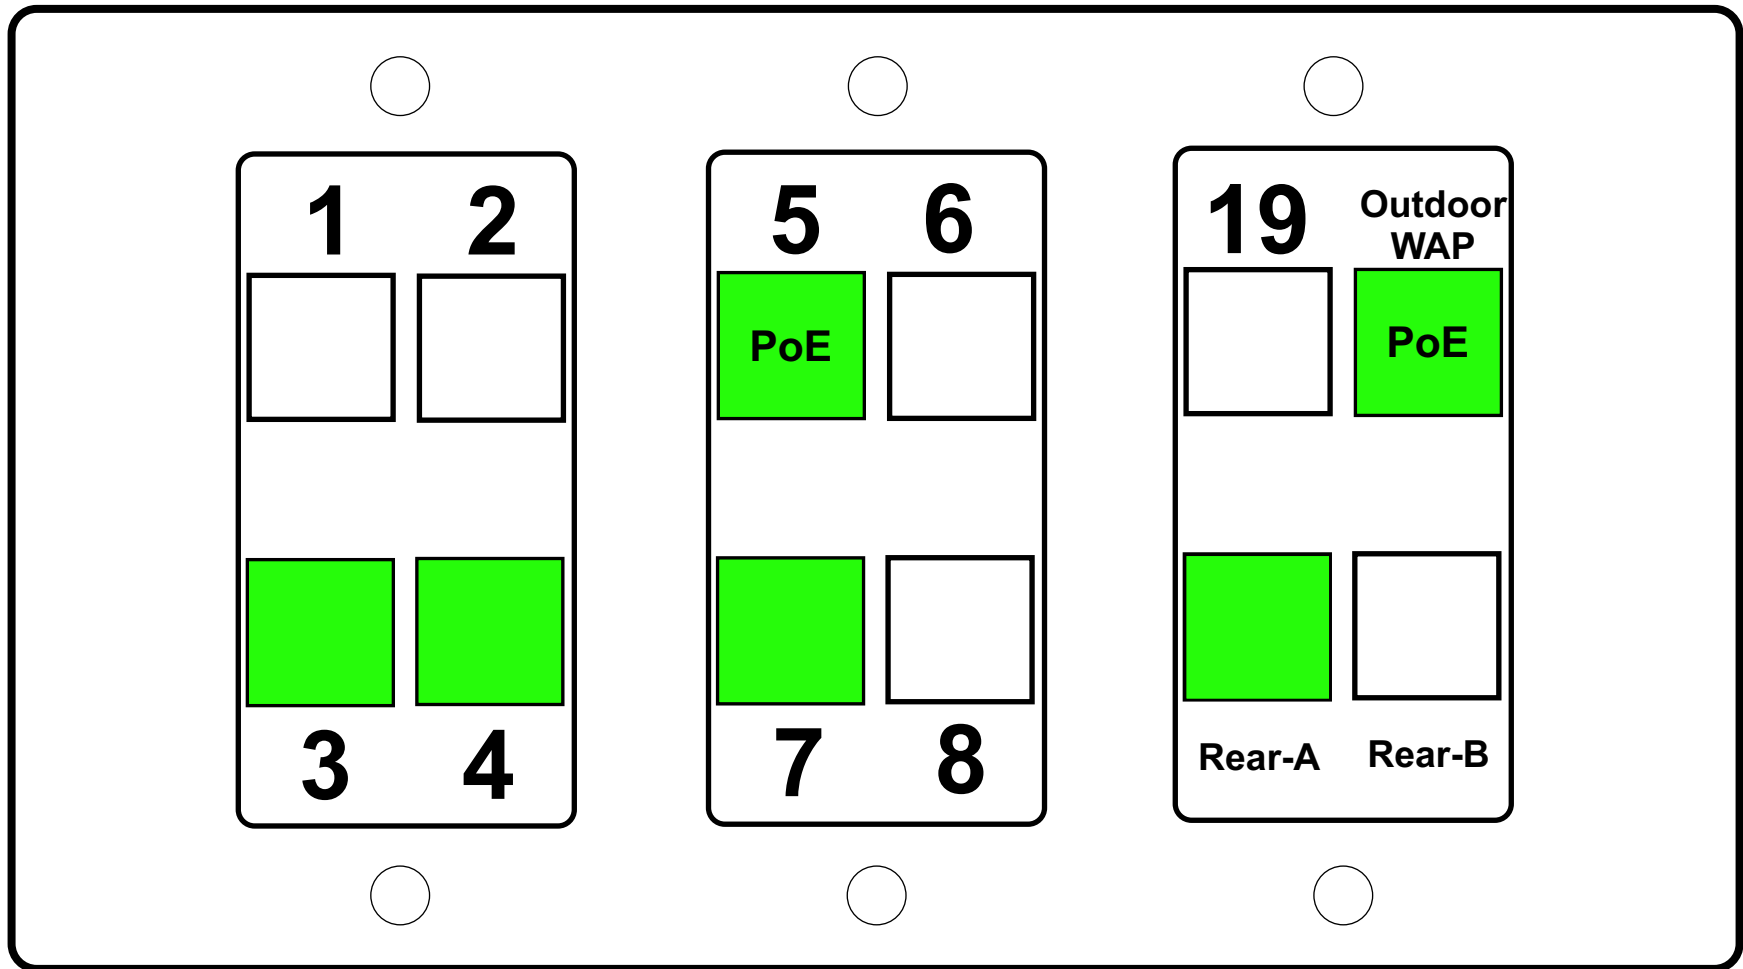

# Sound Booth Patch Panel Wiring Diagram

1 - NW corner unused  
2 - NW corner unused  
3 - Internet (Netgear MS-2)  
4 - Camera 2 HDMI

5 - Camera 2 PoE  
6 - W wall unused  
7 - NEC P452 (HDMI)  
8 - Front ceiling unused

19 - Front ceiling unused  
Outdoor WAP - Netgear WAX610Y  
Rear- A Epson L260F(HDMI)  
Rear- B unused