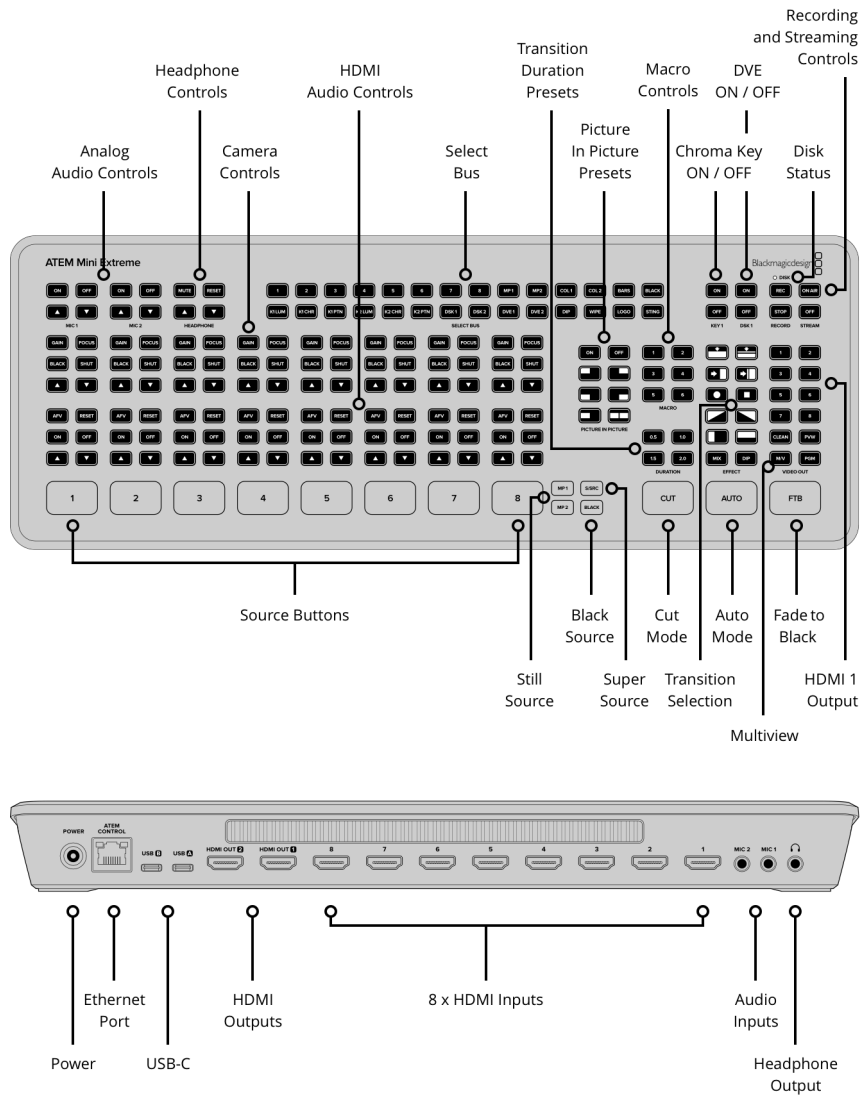

Standards

HD Video Input Standards

720p50, 720p59.94, 720p60
1080p23.98, 1080p24, 1080p25,
1080p29.97, 1080p30, 1080p50,
1080p59.94, 1080p60
1080i50, 1080i59.94, 1080i60

HD Video Output Standards

1080p23.98, 1080p24, 1080p25,
1080p29.97, 1080p30, 1080p50,
1080p59.94, 1080p60

Video Streaming Standards

1080p23.98, 1080p24, 1080p25,
1080p29.97, 1080p30, 1080p50,
1080p59.94, 1080p60

Ultra HD Video Standards

None

Video Sampling

4:2:2 YUV

Color Precision

10-bit

Color Space

Rec 709

HDMI Input Resolutions from Computers

1280 x 720p 50Hz, 59.94Hz and 60Hz
1920 x 1080p 23.98, 24, 25, 29.97, 30,
50, 59.94 and 60Hz
1920 x 1080i 50, 59.94Hz and 60Hz

Colorspace Conversion

Hardware based real time.