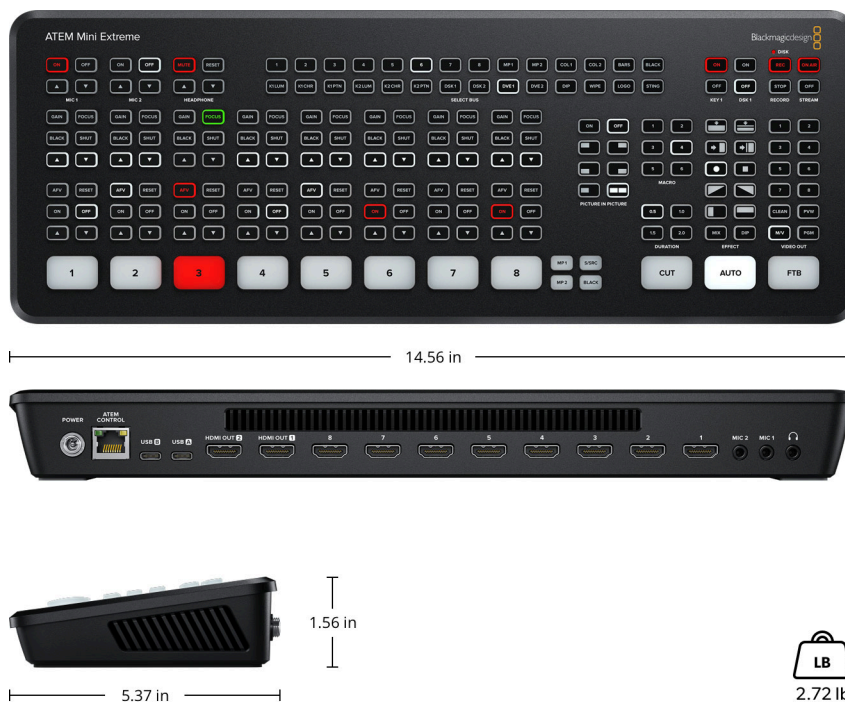

Operating Systems

Mac 10.15 Catalina,
Mac 11.1 Big Sur or later.

Windows 10, 64-bit.

Power Requirements

Power Supply

1 x External 12V power supply.

Power Usage

36W

Physical Specifications

Environmental Specifications

Operating Temperature

5° C to 40° C (41° - 104° F)

Storage Temperature

-10° to 60° C (14° to 140° F)

Relative Humidity

0% to 90% non-condensing