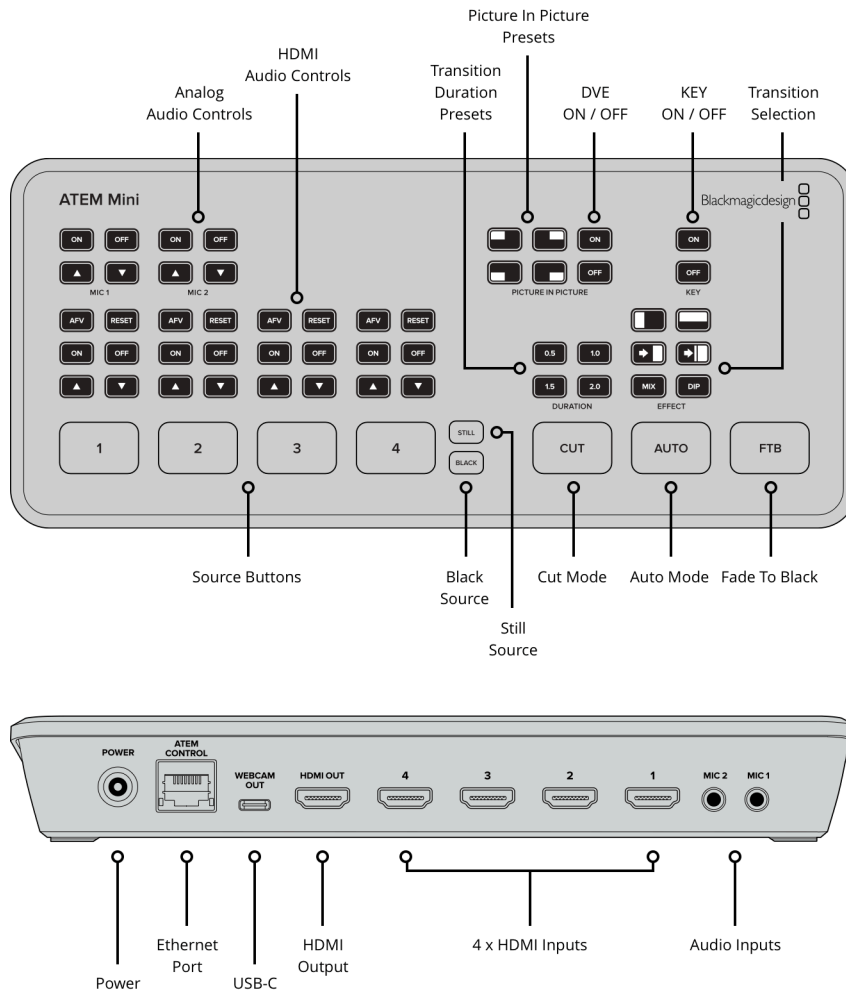

ATEM Mini

\$295

ATEM Mini features 4 HDMI inputs and has an intuitive, easy to use design that makes it possible for anyone to live stream multi camera productions online via services and software such as YouTube Facebook Live or even Skype. Simply connect 4 high quality HDMI inputs that can be used for live switching cameras, computers or even game consoles. You get a built in DVE for exciting picture in picture effects, broadcast quality transitions, upstream keyers for removing blue and green screen background, a downstream keyer for superimposing custom graphics, audio inputs a mixer, and more. To stream, ATEM Mini also has a USB output that works like a webcam, so you can connect to any video software. There's also HDMI video out for projectors.

2 x 3.5mm stereo mini jack.

Total Audio Outputs

None, embedded audio only.

Timecode Connection

None

HDMI Video Inputs

4 x HDMI type A, 10-bit HD switchable.

2 channel embedded audio.

Video Input Re-Sync

On all 4 HDMI inputs.

Frame Rate and Format Converters

On all 4 HDMI inputs.

HDMI Program Outputs

1

Ethernet

Ethernet supports 10/100 BaseT for software control, software updates and direct or network panel connection.

Computer Interface

1 x USB Type-C 2.0 for webcam out, software control, software updates and panel connection.

Standards

HD Video Input Standards

720p50, 720p59.94, 720p60
 1080p23.98, 1080p24, 1080p25,
 1080p29.97, 1080p30, 1080p50,
 1080p59.94, 1080p60
 1080i50, 1080i59.94, 1080i60