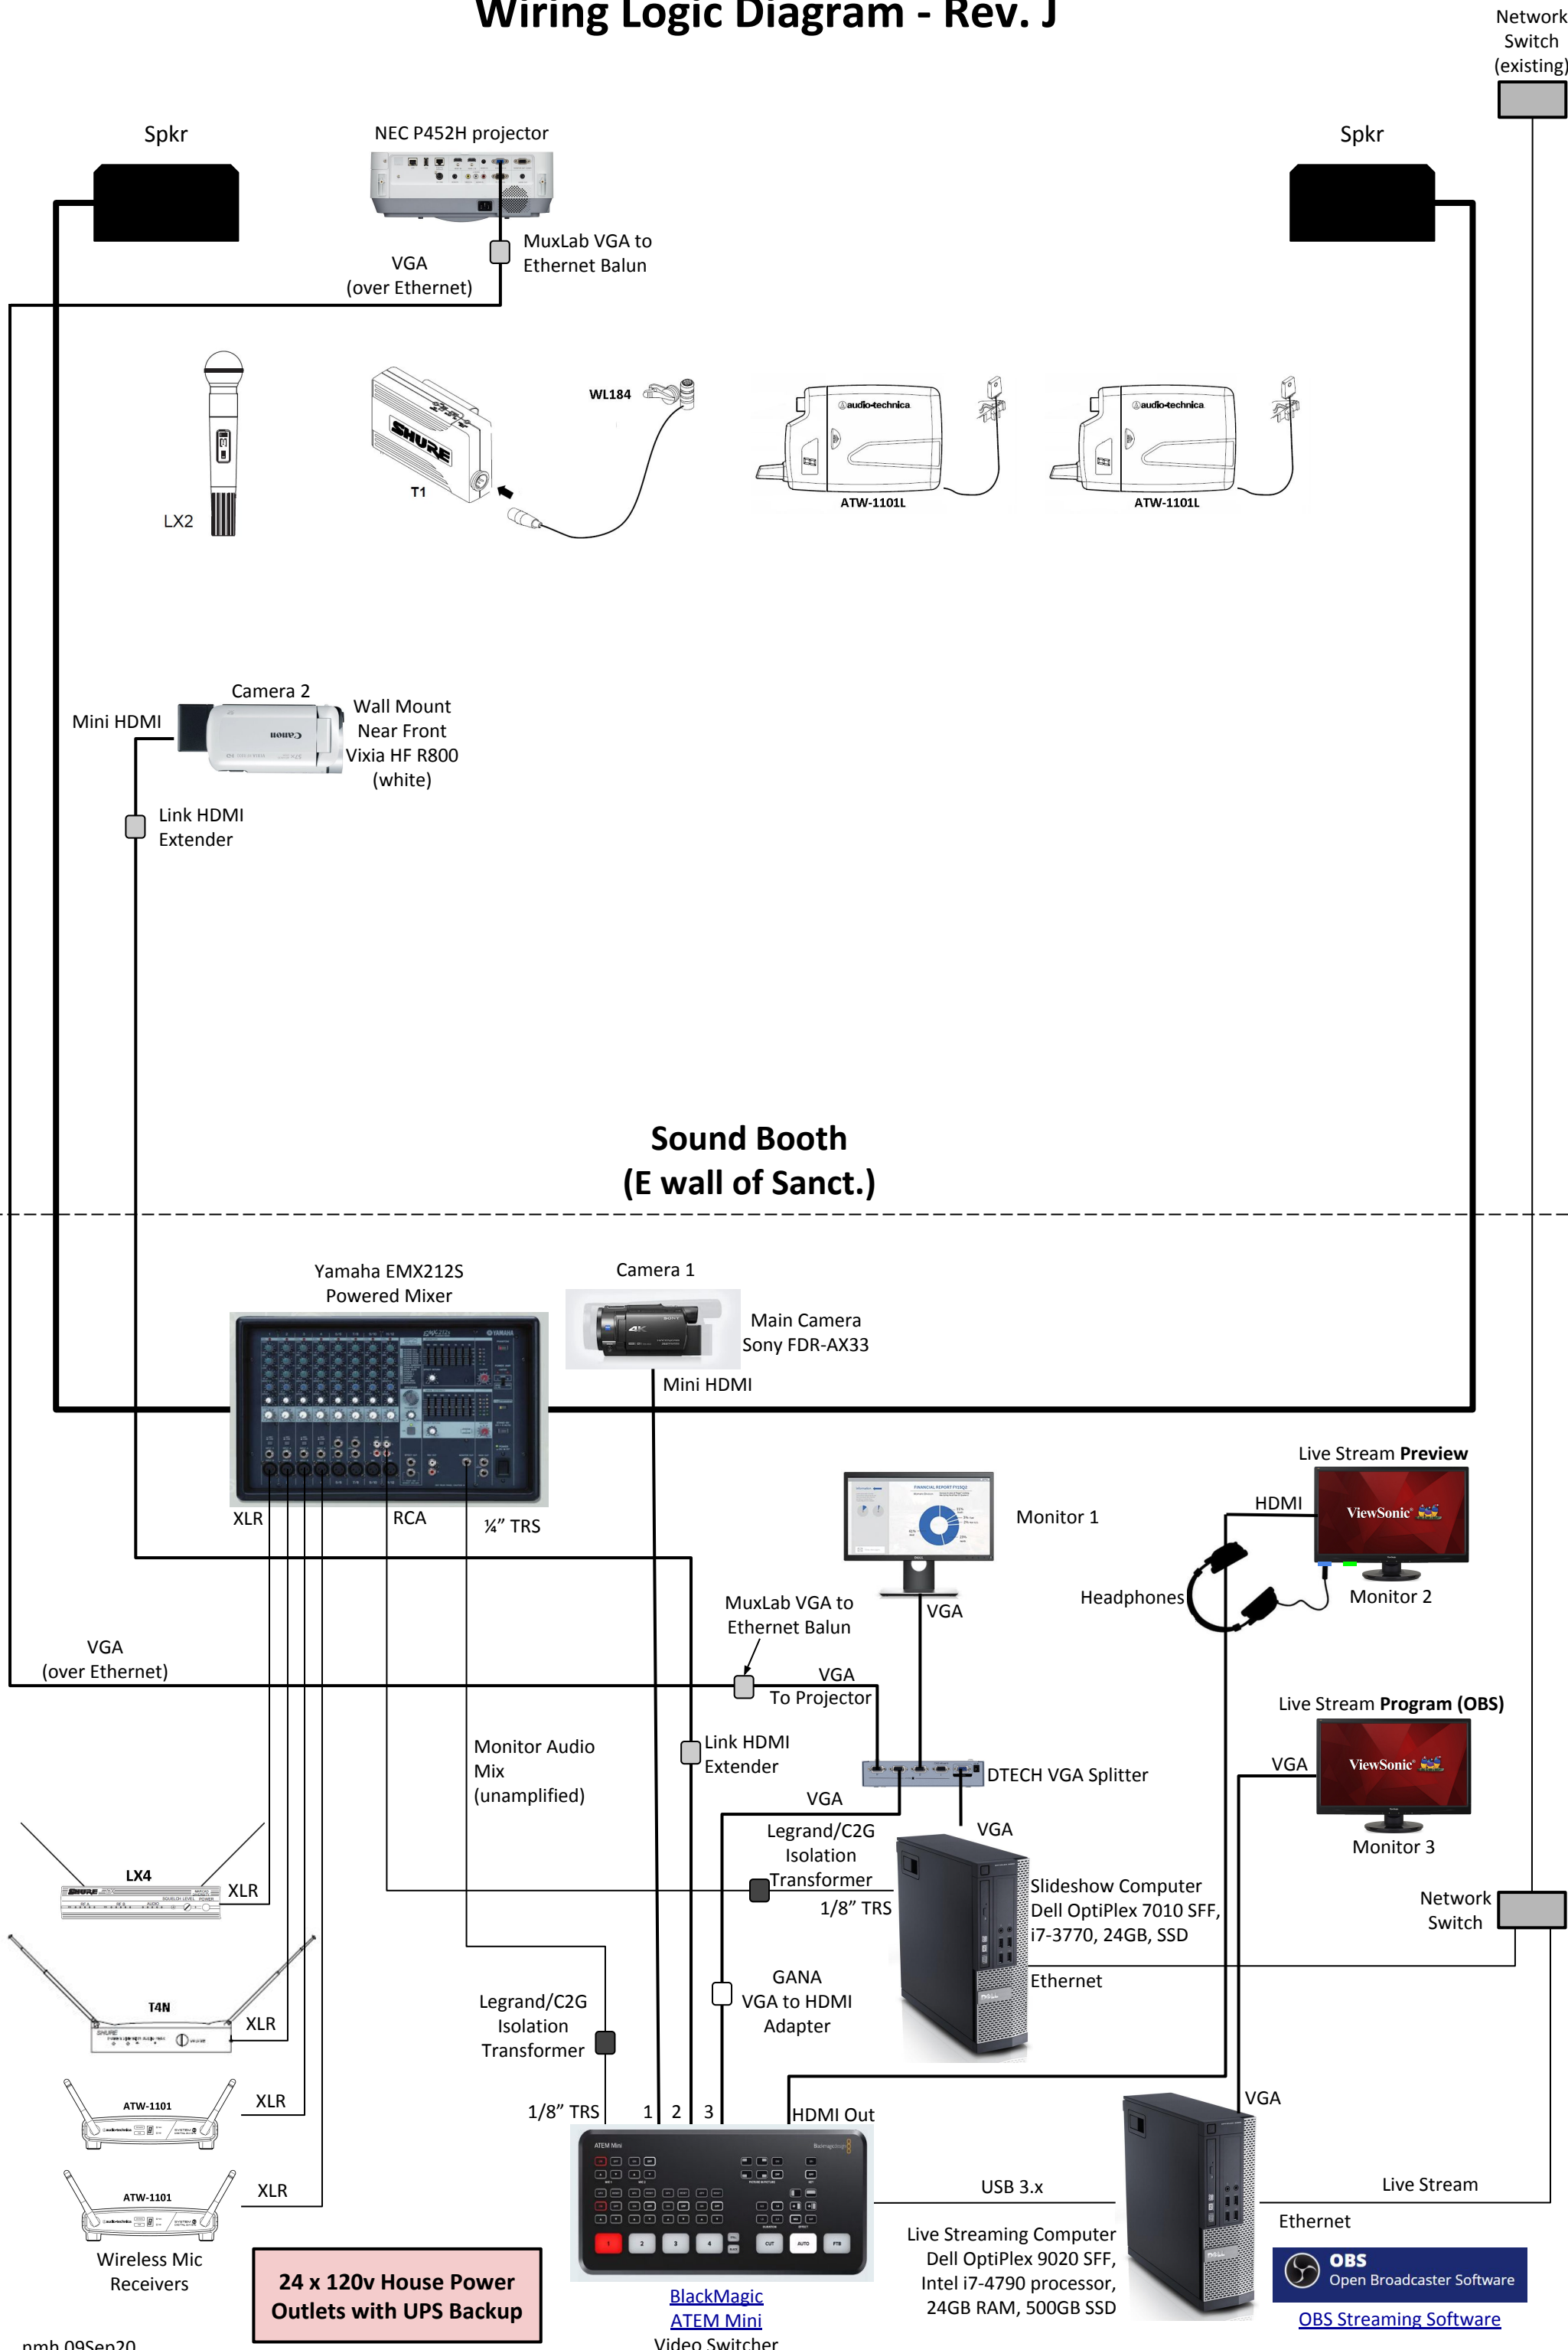

CPFUMC Audio, Video and Live Streaming Wiring Logic Diagram - Rev. J

Sound Booth (E wall of Sanct.)

**24 x 120v House Power
Outlets with UPS Backup**

[BlackMagic
ATEM Mini
Video Switcher](#)

Live Streaming Computer
Dell OptiPlex 9020 SFF,
Intel i7-4790 processor,
24GB RAM, 500GB SSD

OBS
Open Broadcaster Software
[OBS Streaming Software](#)