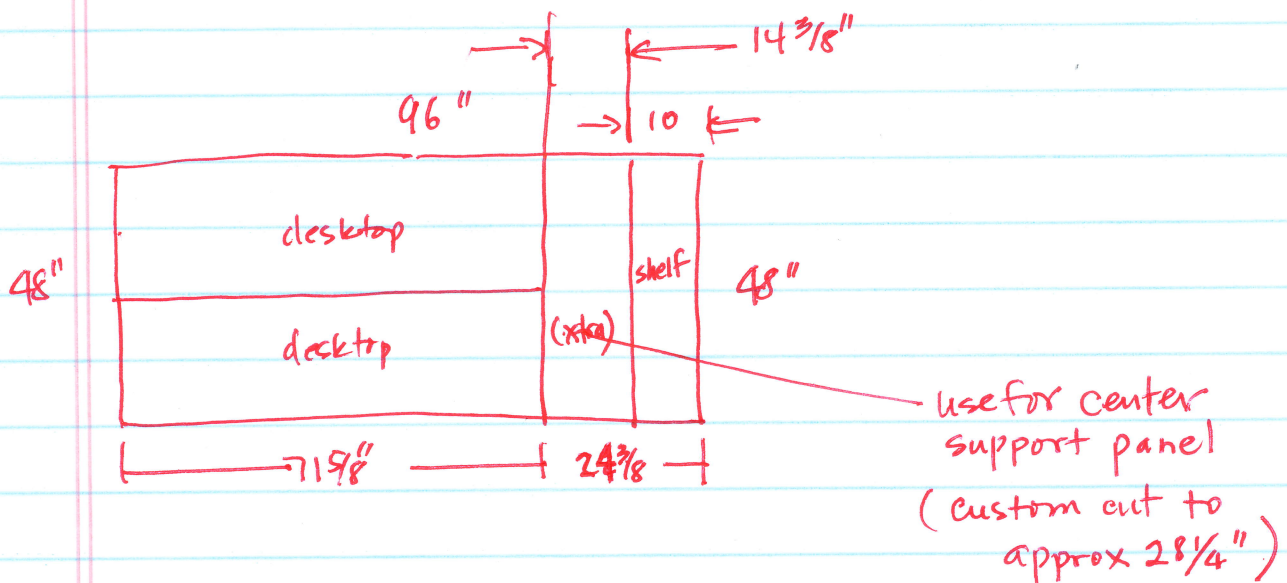

Booth

#	Desc	Dimensions	Mat'l
3	Front Panels	54" x 48" x 3/4"	Ven-Ply
2	Side Panels	54" x 24" x 3/4"	Ven Ply
2	Desktop Panels	71 5/8" x 24" x 3/4"	Melamine
1	Desktop Panel Support Bd	22 7/8" x 4" x 3/4" nom	(1x4 pine)
1	Desktop Panel Support	27 3/8" x 10" x 3/4"	Melamine
1	Shelf	22 7/8" x 10" x 3/4"	Melamine
3	Lateral Supt Bd	142.5" x 4" (nom)	1x4 pine

Supports

6	2x8 x 47.5" top + bear	2x8 x 47.5"	2x8
9	front to back braces	2x8 x 44.5"	2x8

$$48 - .75 = 2 \times 1.75$$

$$48 - .75 - 3.5 = 43.75 + .75 = 44.5$$

PPT in OBS

in ppt.
Setup Show → Browsed by Individual (window)
Play from start

+ → Window Capture ⚠ select open window
- pptx
- slideshow.

fix size

34:14

32:55

1119

$$\frac{144}{18} = 8$$

$$\frac{48}{18} = 2.667$$

$$12 \times 4' = 48 \text{ LF} + 12$$

$$20 \times 4' = 80 \text{ LF } \text{ of } 2 \times 8''$$

$$3 \times 24 = 72 \text{ LF} / 12 = 6$$