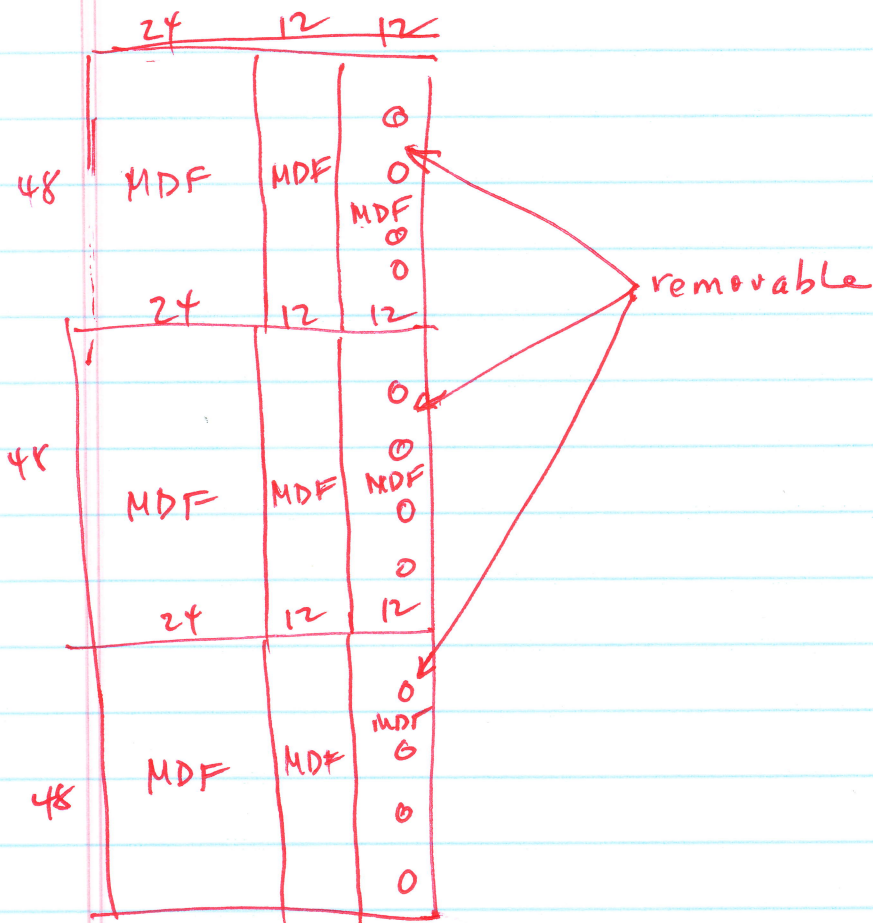

Booth

#	Desc	Dimensions	Mat'l
3	Front Panels	54" x 48" x 3/4"	Ven-Ply
2	Side Panels	54" x 24" x 3/4"	Ven Ply
2	Desktop Panels	71 5/8" x 24" x 3/4"	Melamine
1	Desktop Panel Support Bd	22 7/8" x 4" x 3/4" nom	(1x4 pine)
1	Desktop Panel Support	27 3/8" x 10" x 3/4"	Melamine
1	Shelf	22 7/8" x 10" x 3/4"	Melamine
3	Lateral Supt Bd	142.5" x 4" (nom)	1x4 pine

Supports

6	2x8 x 47.5" top + bear	2x8 x 47.5"	2x8
9	front to back braces	2x8 x 44.5"	2x8

$$48 - .75 = 2 \times 1.75$$

$$48 - .75 - 3.5 = 43.75 + .75 = 44.5$$

PPT in OBS

in ppt.
Setup Show → Browsed by Individual (window)
Play from start

+ → Window Capture ⚠ select open window
- pptx
- slideshow.

fix size

34:14

32:55

1119

$$\frac{144}{18} = 8$$

$$\frac{48}{18} = 2.667$$

$$12 \times 4' = 48 \text{ LF} + 12$$

$$20 \times 4' = 80 \text{ LF } \text{ of } 2 \times 8''$$

$$3 \times 24 = 72 \text{ LF} / 12 = 6$$