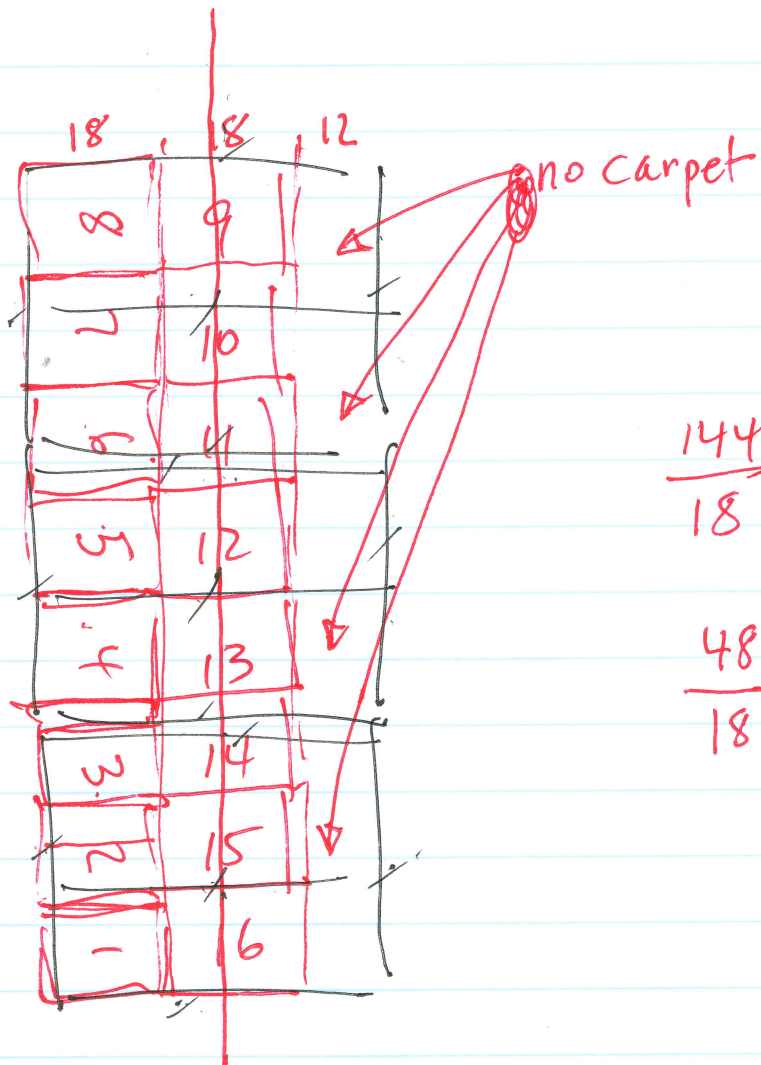

Booth

#	Desc	Dimensions	Mat'l
3	Front Panels	54" x 48" x 3/4"	Ven-Ply
2	Side Panels	54" x 24" x 3/4"	Ven Ply
2	Desktop Panels	71 5/8" x 24" x 3/4"	Melamine
1	Desktop Panel Support Bd	22 7/8" x 4" x 3/4" nom	(1x4 pine)
1	Desktop Panel Support	27 3/8" x 10" x 3/4"	Melamine
1	Shelf	22 7/8" x 10" x 3/4"	Melamine
3	Lateral Supt Bd	142.5" x 4" (nom)	1x4 pine

Supports

6	2x8 x 47.5" top + bear	2x8 x 47.5"	2x8
9	front to back braces	2x8 x 44.5"	2x8

$$48 - .75 = 2 \times 1.75$$

$$48 - .75 - 3.5 = 43.75 + .75 = 44.5$$

PPT in OBS

in ppt.
Setup Show → Browsed by Individual (window)
Play from start

+ → Window Capture ⚠ select open window
- pptx
- slideshow.

fix size

34:14

32:55

1119

$$\frac{144}{18} = 8$$

$$\frac{48}{18} = 2.667$$

$$12 \times 4' = 48 \text{ LF} + 12$$

$$20 \times 4' = 80 \text{ LF } \text{ of } 2 \times 8''$$

$$3 \times 24 = 72 \text{ LF} / 12 = 6$$