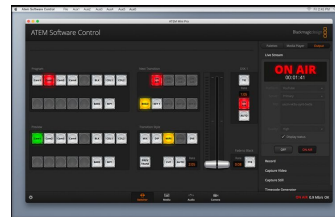

# Live Streaming Specification

HDMI  
(60 ft max)

Hardy's Sony FDRAX-33  
Camcorder  
(loaner)

up to 4 HDMI cameras

BlackMagic  
ATEM Mini  
(\$295)

USB 3.0  
(10 ft max)

Used Dell OptiPlex 9020  
Small Form Factor, i7  
processor, 16GB RAM  
(donated)

ATEM  
Software  
Control  
(included)

**OBS**  
Open Broadcaster Software

OBS Streaming Software  
(free)

Revision 4  
08Apr20  
Equipment Cost: \$355

**vMix**

vMix Streaming  
Software (\$60)